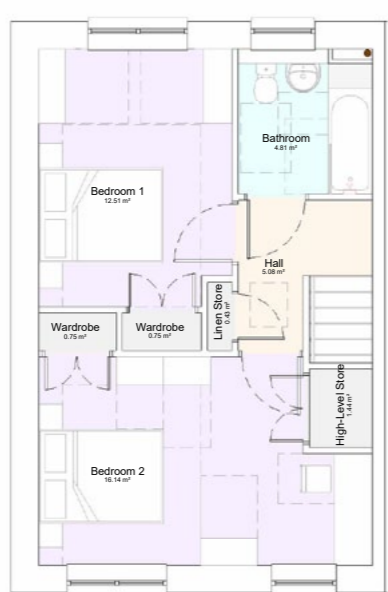

Lochend Road, Bishoploch - Planning Permission Pre-planning Application Public Consultation

MASSING

HOUSE TYPE PLANS

Type H1 GF

Type H1 FF

Type H2 GF

Type H2 FF

Type H3 GF

Type H3 FF

Type H4 GF

Type C1

Type C2

Type C3

Type C4

Type H4 FF