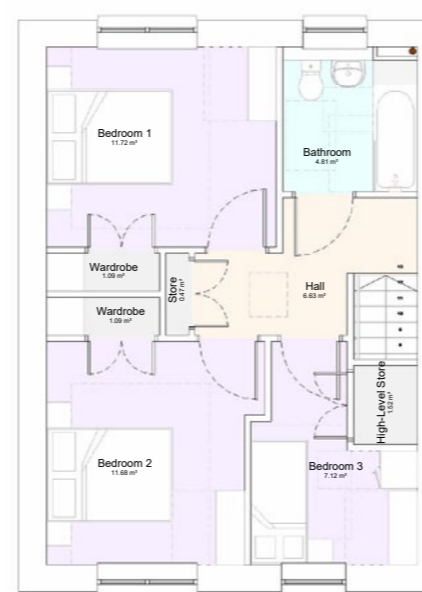

Lochend Road, Bishoploch - Planning Permission Pre-planning Application Public Consultation

MASSING

HOUSE TYPE PLANS

Type H1 GF

Type H1 FF

Type H2 GF

Type H2 FF

Type H3 GF

Type H3 FF

Type H4 GF

Type C1

Type C2

Type C3

Type C4

Type H4 FF