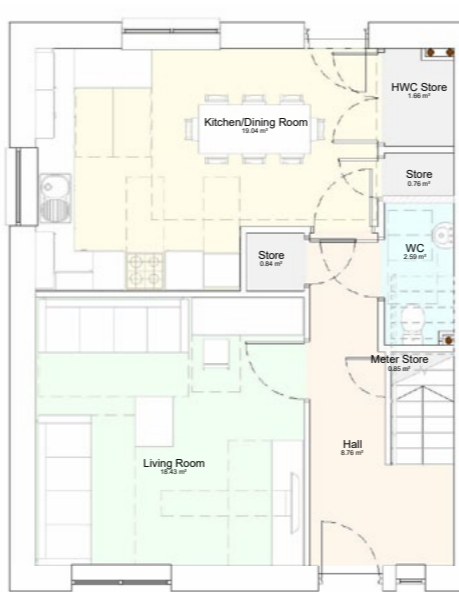

Lochend Road, Bishoploch - Planning Permission Pre-planning Application Public Consultation

MASSING

HOUSE TYPE PLANS

Type H1 GF

Type H1 FF

Type H2 GF

Type H2 FF

Type H3 GF