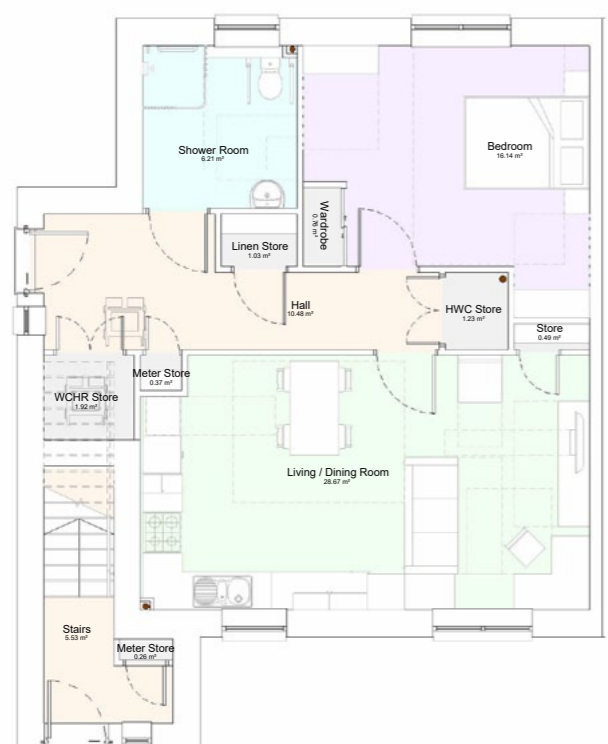

Lochend Road, Bishoploch - Planning Permission Pre-planning Application Public Consultation

MASSING

HOUSE TYPE PLANS

Type H1 GF

Type H1 FF

Type H2 GF

Type H2 FF

Type H3 GF

Type H3 FF

Type H4 GF

Type C1

Type C2

Type C3

Type C4

Type H4 FF