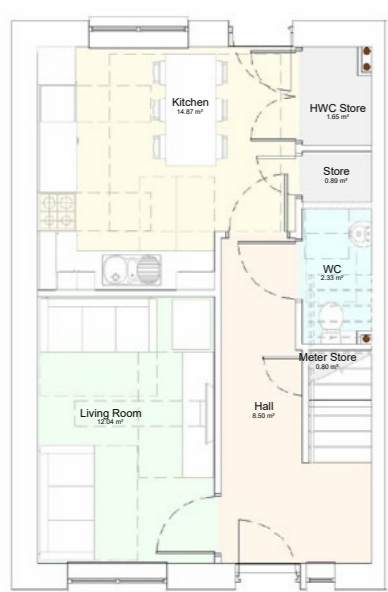

Lochend Road, Bishoploch - Planning Permission Pre-planning Application Public Consultation

MASSING

HOUSE TYPE PLANS

Type H1 GF

Type H1 FF

Type H2 GF

Type H2 FF

Type H3 GF